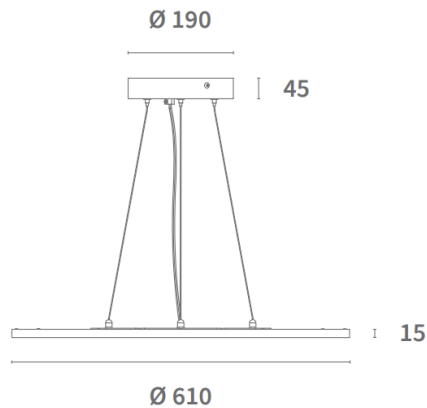

IP20 IK02   CRI ≥80

5 PRAGMALUX
YEAR
WARRANTY

OPTIONS

COLORS

ACCESSORIES

Pendel set 1.5m
Included

SPECIFICATIONS

ITEM CODE	DESCRIPTION	W	LM*	LM/W*	KELVIN	LIFETIME L80B10	BEAM ANGLE
9060539	LED Pendelarmatuur Stello Ø610mm 58W 3000K 5600lm White	58	5600	97	3000	50000	120°
9060544	LED Pendelarmatuur Stello Ø610mm 58W 3000K 5600lm White - DALI	58	5600	97	3000	50000	120°
9060540	LED Pendelarmatuur Stello Ø610mm 58W 4000K 6000lm White	58	6000	103	4000	50000	120°
9060545	LED Pendelarmatuur Stello Ø610mm 58W 4000K 6000lm White - DALI	58	6000	103	4000	50000	120°

* Bruto lumen - LOR up to 70%

DIMENSIONS

PHOTOMETRIC SPECIFICATIONS LED PENDANT STELLO 58W 3000K

PRAGMALUX

All rights reserved. Pragmalux - PDL Lighting Group B.V. retains the right to modify product specifications without any prior notice or obligation and does not assume any liability for any consequences of using this document. Subject to errors and printing errors. Luminous flux tolerance: +/- 10%. Power consumption tolerance: +/- 10%.