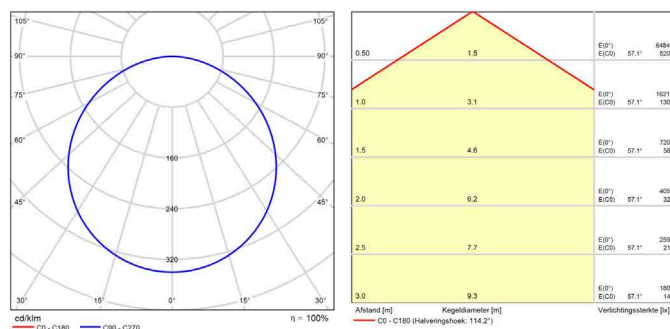

PHOTOMETRIC SPECIFICATIONS LED PENDANT STELLO 58W 3000K

PRAGMALUX

All rights reserved. Pragmalux - PDL Lighting Group B.V. retains the right to modify product specifications without any prior notice or obligation and does not assume any liability for any consequences of using this document. Subject to errors and printing errors. Luminous flux tolerance: +/- 10%. Power consumption tolerance: +/- 10%.

Version: October 2020

874/2012